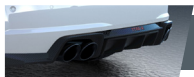

ABT SPORT WHEELS

wheel set GR

ABT SPORT GR20, glossy black / diamond polished rim lip incl. tires 255/30 ZR20

ABT EXHAUST TECHNOLOGY

exhaust system

ABT exhaust system and double end pipes

ABT INTERIOR

interior